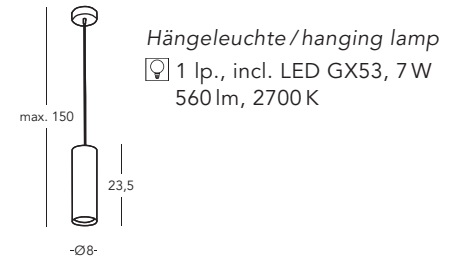

- handdekoriert/hand-decorated
- inkl./incl. LED GX53, dimmbar/dimmable
- Leuchtmittel tauschbar/illuminant changeable

MADE
IN
AUSTRIA

■ A1337.GX53 7 S DIM
Leuchtmittel/illuminant
LED GX53, 7 W, 560 lm, 2700 K