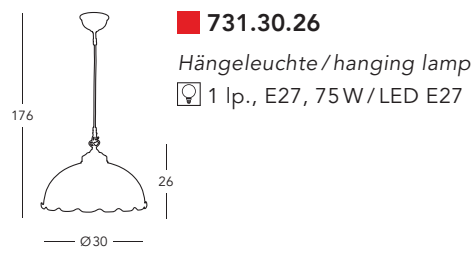

- handdekoriert / hand-decorated
- mundgeblasene Gläser / mouth-blown glasses

MADE
IN
AUSTRIA

Presented by **KOLARZ**