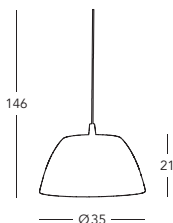

■ 0051.31.6

Hängeleuchte / hanging lamp
vernickelt / nickel plated

💡 1 lp., E27, 60 W / LED E27

■ 0051.71.6

Tischleuchte / table lamp
vernickelt / nickel plated
3-Stufen Touch-Dimmer /
3-step touch dimmer

💡 1 lp., E27, 60 W / LED E27

Presented by KOLARZ