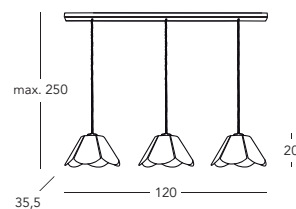

Bloom

■ **A1346.33.Wm.Au/35**
Hängeleuchte / hanging lamp
☐ 3 lp., E27, 60W / LED E27