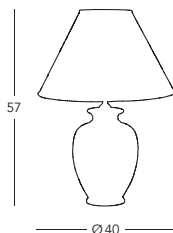

Giardino Bordeaux

■ 0014.74.7

Tischleuchte / table lamp
☑ 1 lp., E27, 100W / LED E27
Lampenschirm / lampshade
0014.S02 ☒ 40 cm, ☐ 25 cm