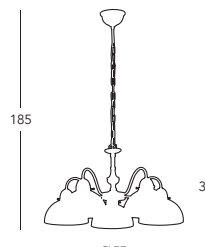

Elfenbein, Gold / ivory, gold

□ 5 lp., E14, 40W / LED E14

Presented by  KOLARZ

Nonna – Decor Hirsch

- handdekoriert / hand-decorated
- mundgeblasene Gläser / mouth-blown glasses

MADE  
IN  
AUSTRIA

■ **731.83.133**  
Luster / chandelier  
☐ 3 lp., E27, 75 W / LED E27