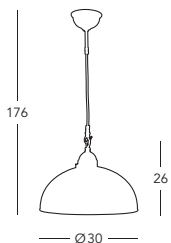

Nonna – Decor Bianco

731.30.54
Hängeleuchte / hanging lamp
☑ 1 lp., E27, 75 W / LED E27