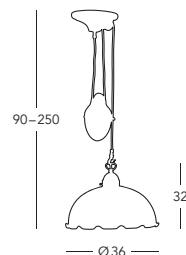

- handdekoriert / hand-decorated
- mundgeblasene Gläser / mouth-blown glasses

MADE
IN
AUSTRIA

■ **731.33.22**

Zughängeleuchte / height adjustable hanging lamp

☏ 1 lp., E27, 75 W / LED E27

Presented by **KOLARZ**