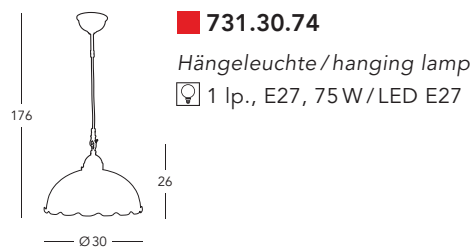

## Nonna – Decor Bianco

**731.82.53**  
Balken / chandelier  
☑ 2 lp., E27, 75W / LED E27

**731.82.74**  
Balken / chandelier  
☑ 2 lp., E27, 75W / LED E27

■ mundgeblasene Gläser/mouth-blown glasses

MADE  
IN  
AUSTRIA