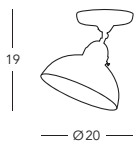

Nonna – Decor Hirsch

731.10.100
Deckenleuchte/
ceiling lamp
1 Ip., E27, 75 W/
LED E27