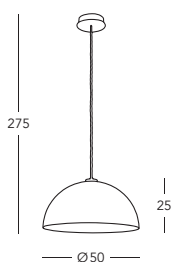

■ handdekoriert / hand-decorated

MADE
IN
AUSTRIA

■ A1339.31.Co.VinCu/50
Hängeleuchte / hanging lamp
☐ 1 Ip., E27, 100W / LED E27

■ A1339.31.Wm.VinAg/50
Hängeleuchte / hanging lamp
☐ 1 Ip., E27, 100W / LED E27

■ A1339.31.Co.VinAu/50
Hängeleuchte / hanging lamp
☐ 1 Ip., E27, 100W / LED E27

Presented by KOLARZ