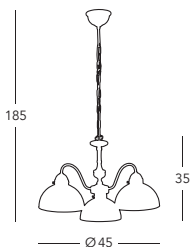

Elfenbein, Gold / ivory, gold

□ 5 lp., E14, 40W / LED E14

Presented by  KOLARZ

Nonna – Decor Hirsch

- handdekoriert / hand-decorated
- mundgeblasene Gläser / mouth-blown glasses

MADE  
IN  
AUSTRIA

■ **731.83.133**  
Luster / chandelier  
☐ 3 lp., E27, 75 W / LED E27