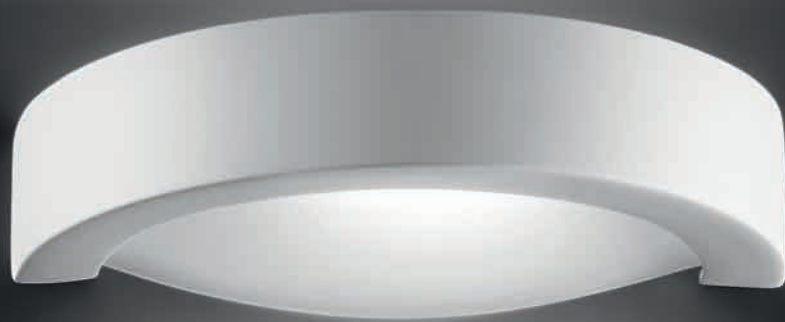

■ überstreichbar / paintable

MADE
IN
EUROPE

■ **0011.61**

Wandleuchte / wall lamp

☐ 1 Ip., R7s 78 mm, 120 W /
LED R7s 78 mm

■ **0011.60**

Wandleuchte / wall lamp

☐ 1 Ip., R7s 78 mm, 120 W /
LED R7s 78 mm

■ **219.63.1**

Wandleuchte / wall lamp

☐ 1 Ip., R7s 78 mm, 120 W /
LED R7s 78 mm

Presented by **KOLARZ**