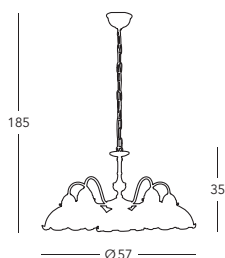

- handdekoriert / hand-decorated
- mundgeblasene Gläser / mouth-blown glasses

MADE
IN
AUSTRIA

■ 731.85.21
Luster / chandelier
☹ 5 lp., E27, 75 W / LED E27