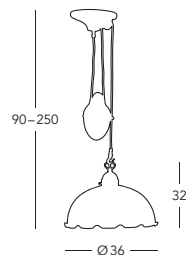

■ mundgeblasene Gläser/mouth-blown glasses

MADE
IN
AUSTRIA

■ 731.33.75

Zughängeleuchte/height adjustable hanging lamp

☏ 1 lp., E27, 75W/LED E27

Presented by KOLARZ