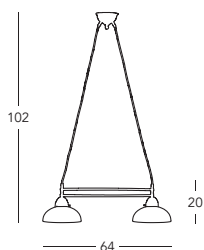

Nonna – Decor Bianco

731.82.53
Balken / chandelier
☑ 2 lp., E27, 75W / LED E27