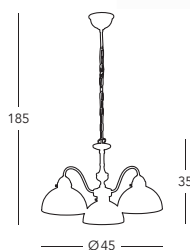

Nonna – Decor Bianco

■ mundgeblasene Gläser / mouth-blown glasses

MADE  
IN  
AUSTRIA

■ **731.83.53**  
Luster / chandelier  
☏ 3 lp., E27, 75W / LED E27

■ **731.85.73**  
Luster / chandelier  
☏ 5 lp., E27, 75W / LED E27