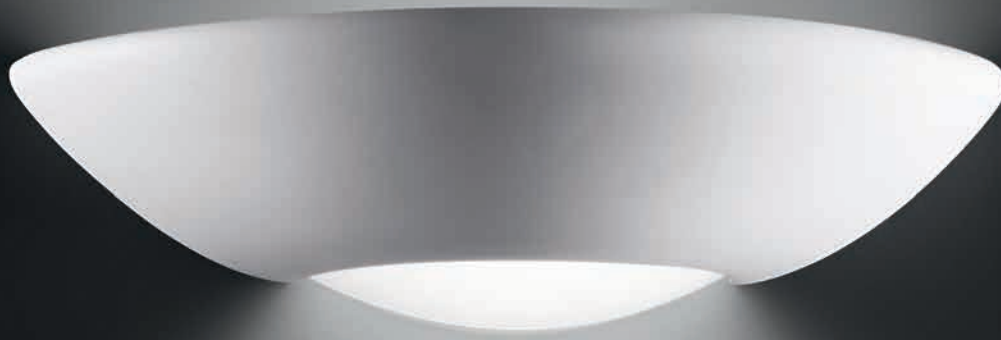

■ überstreichbar / paintable

MADE
IN
EUROPE

■ **0011.61**

Wandleuchte / wall lamp

☐ 1 Ip., R7s 78 mm, 120 W /
LED R7s 78 mm

■ **0011.60**

Wandleuchte / wall lamp

☐ 1 Ip., R7s 78 mm, 120 W /
LED R7s 78 mm

■ **219.63.1**

Wandleuchte / wall lamp

☐ 1 Ip., R7s 78 mm, 120 W /
LED R7s 78 mm

Presented by **KOLARZ**