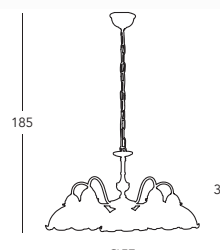

Nonna – Decor Bianco

■ mundgeblasene Gläser / mouth-blown glasses

MADE  
IN  
AUSTRIA

■ **731.83.53**  
Luster / chandelier  
☏ 3 lp., E27, 75W / LED E27

■ **731.85.73**  
Luster / chandelier  
☏ 5 lp., E27, 75W / LED E27