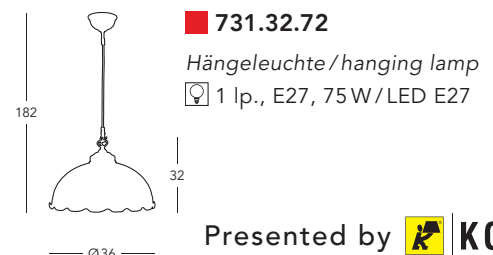

- handdekoriert / hand-decorated
- mundgeblasene Gläser / mouth-blown glasses

MADE
IN
AUSTRIA

Presented by **KOLARZ**