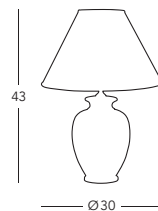

■ 0014.73.4

Tischleuchte / table lamp
☑ 1 lp., E27, 100W / LED E27
Lampenschirm / lampshade
0014.S01 ☒ 30 cm, ☐ 20 cm