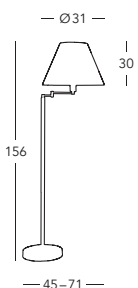

Hilton

■ **264.41.4**

Bodenleuchte / floor lamp
Altmessing / antique brass
💡 1 Ip., E27, 60 W / LED E27

■ **264.41.7**

Bodenleuchte / floor lamp
Messing / brass
💡 1 Ip., E27, 60 W / LED E27

■ **264.41.6**

Bodenleuchte / floor lamp
vernickelt / nickel plated
💡 1 Ip., E27, 60 W / LED E27