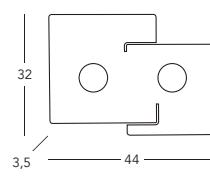

■ **A1337.12.1.W**
Deckenleuchte/ceiling lamp
2 lp., incl. LED GX53, 7 W
1120 lm, 2700 K