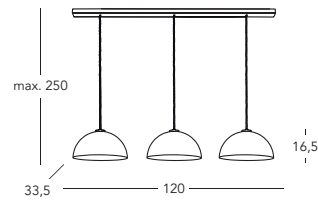

Cult – Decor Leaf

■ **A1339.33.Co.Au/33**
Hängeleuchte / hanging lamp
☐ 3 lp., E27, 60W / LED E27